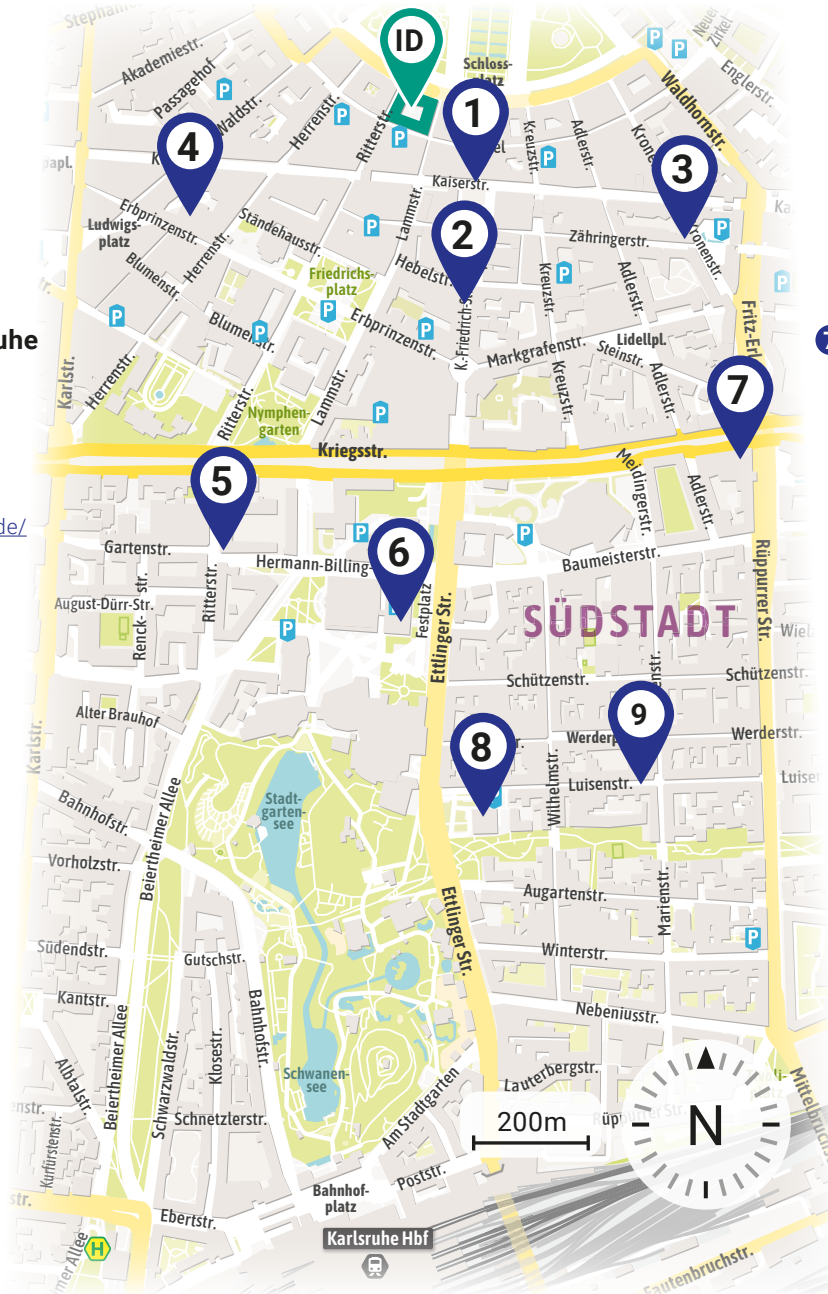

1 Hotel am Markt

Kaiserstraße 76
76133 Karlsruhe
+49 (0)721 919980
info@hotellammarkt.de
www.hotellammarkt.de

2 Hotel Kaiserhof

Karl-Friedrich-Straße 12
76133 Karlsruhe
+49 (0)721 91700
info@hotelkaiserhof-ka.de
<https://hotelkaiserhof-ka.de>

3 Pension Stadtmitte

Zähringerstrasse 72
76133 Karlsruhe
+49 (0)721 50449420
info@pensionstadtmitte.de
<https://pensionstadtmitte.de>

4 Hotel Erbprinzenhof

Erbprinzenstraße 26
76133 Karlsruhe
+49 (0)721 23890
info@hotel-erbprinzenhof.de
www.hotel-erbprinzenhof.de

5 Hotel Motel One Karlsruhe

Kriegsstr. 25
76133 Karlsruhe
+49 (0)721 1812980
karlsruhe@motel-one.com
<https://www.motel-one.com/de/hotels/karlsruhe/>

6 Novotel Karlsruhe City

Festplatz 2
76137 Karlsruhe
+49 (0)721 35260
h5400@accor.com
<https://all.accor.com/hotel/5400/index.de.shtml>

7 Achat Hotel Karlsruhe City

Mendelssohnplatz
76131 Karlsruhe
+49 (0)721 37170
reservation.karlsruhe@achat-hotels.com
<https://achat-hotels.com/hotels/karlsruhe-city>

8 Leonardo Hotel Karlsruhe

Ettlinger Straße 23
76137 Karlsruhe
+49 (0)721 37270
info.karlsruhe@leonardo-hotels.com
<https://www.leonardo-hotels.de/karlsruhe>

9 Hotel Barbarossa

Luisenstrasse 38
76137 Karlsruhe
+49 (0)721 37250
info@hotel-barbarossa-karlsruhe.de
www.hotel-barbarossa-karlsruhe.de