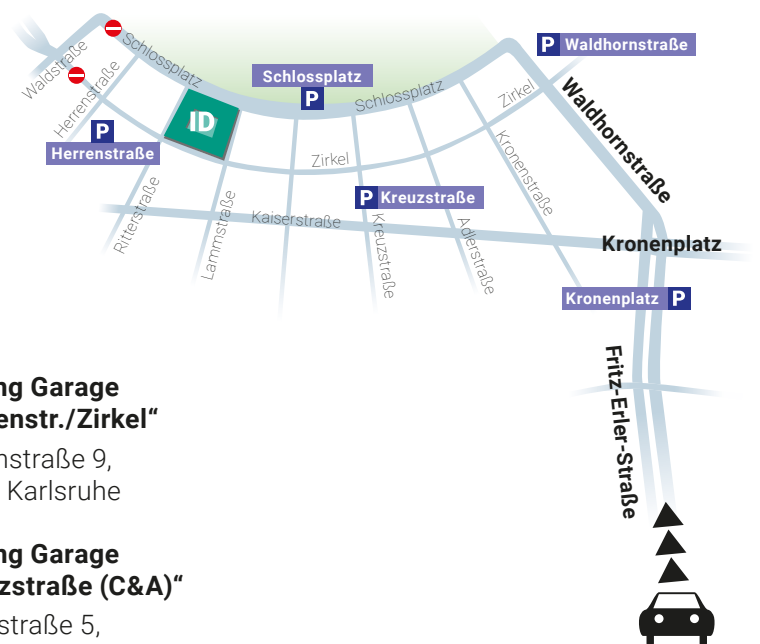

A8 From the east, direction Munich & Stuttgart

- on Highway **A8** direction Karlsruhe turn off at **exit 41** Karlsruher Dreieck on Highway **A5** direction Frankfurt
- turn off **A5** at **exit 44** Karlsruhe-Durlach on **B10** direction Karlsruhe
- go on downtown as described below

A5 From the south, direction Basel & Freiburg

- on Highway **A5** drive into direction Frankfurt
- turn off **A5** at **exit 44** Karlsruhe-Durlach on **B10** direction Karlsruhe
- go on downtown as described below

Downtown

Starting from A5, exit 44 Karlsruhe-Durlach

- turn off at **A5 exit 44** Karlsruhe-Durlach on **B10**
- after approx. 1.3 km - turn left on **Ostring/B10**
- after approx. 900 m - turn right on **Wolfartsweierer Str./B10**, direction "Zentrum"
- after approx. 400m - stay right on **Kriegsstraße/B10**
- after approx. 1 km - turn right on **Fritz-Erler-Straße**
- Please refer to the map for parking possibilities and check the most recent conditions and routes on their respective websites (scan or click QR codes):

Attention: Due to major roadworks in and around the Schlossplatz tunnel from July 2025 until end of 2026, road conditions are subject to change. Please check in advance whether your parking option of choice is currently available.

There is no access from the north-west.

P Parking Garage „Kronenplatz“

Fritz-Erler-Straße 7-11,
76133 Karlsruhe

P Underground Parking Garage „Waldhornstraße“

Waldhornstraße,
76131 Karlsruhe

P Underground Parking Garage „Schlossplatz“

Schlossplatz,
76131 Karlsruhe

P Parking Garage „Herrenstr./Zirkel“

Herrenstraße 9,
76133 Karlsruhe

P Parking Garage „Kreuzstraße (C&A)“

Kreuzstraße 5,
76133 Karlsruhe